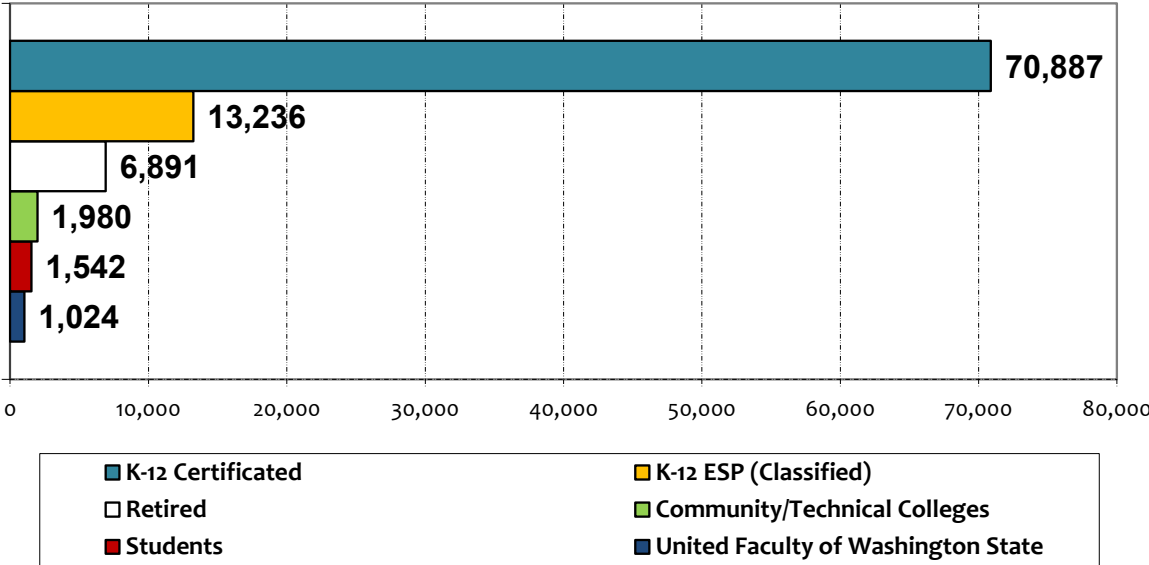

Washington Education Association Local Affiliates and Membership

381 LOCAL WEA AFFILIATES

95,560 MEMBERS

Source: WEA Membership Database, January 2021