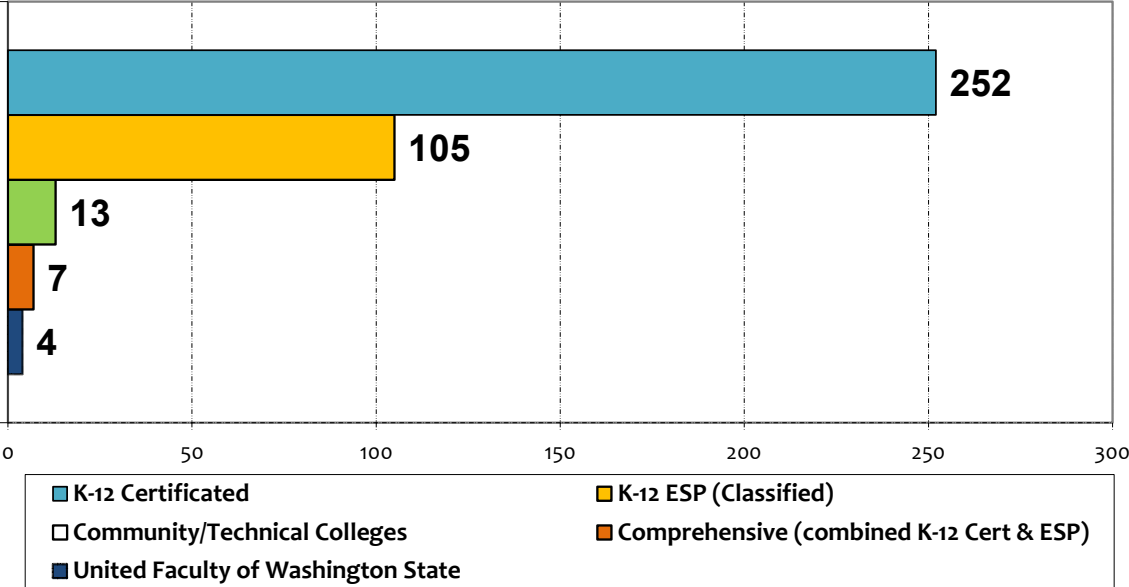

Washington Education Association Local Affiliates and Membership

381 LOCAL WEA AFFILIATES

95,560 MEMBERS

Source: WEA Membership Database, January 2021