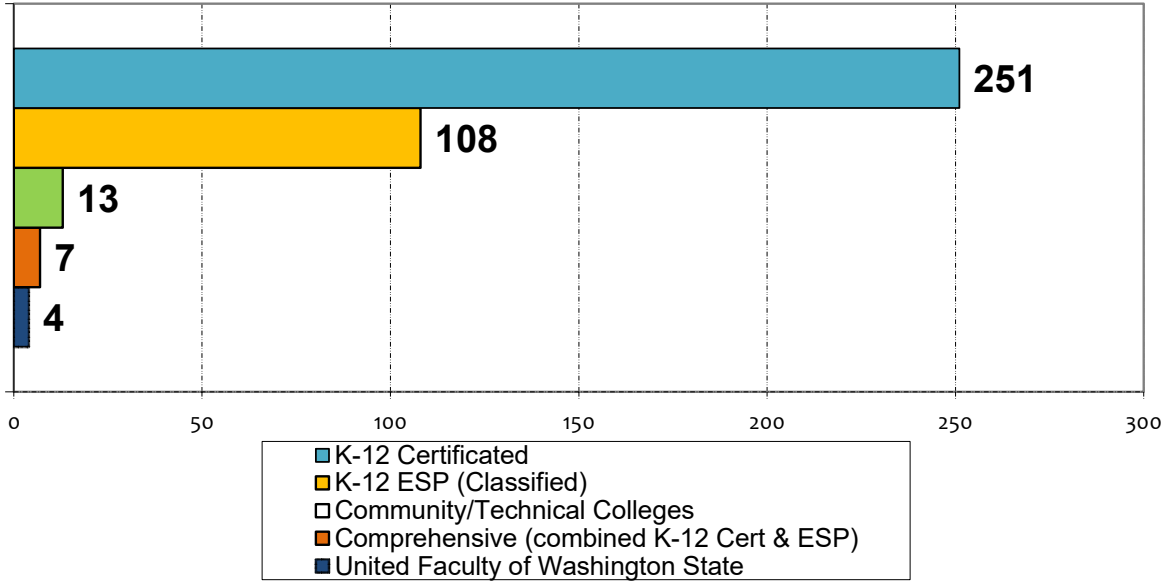

# Washington Education Association Local Affiliates and Membership

## 383 LOCAL WEA AFFILIATES