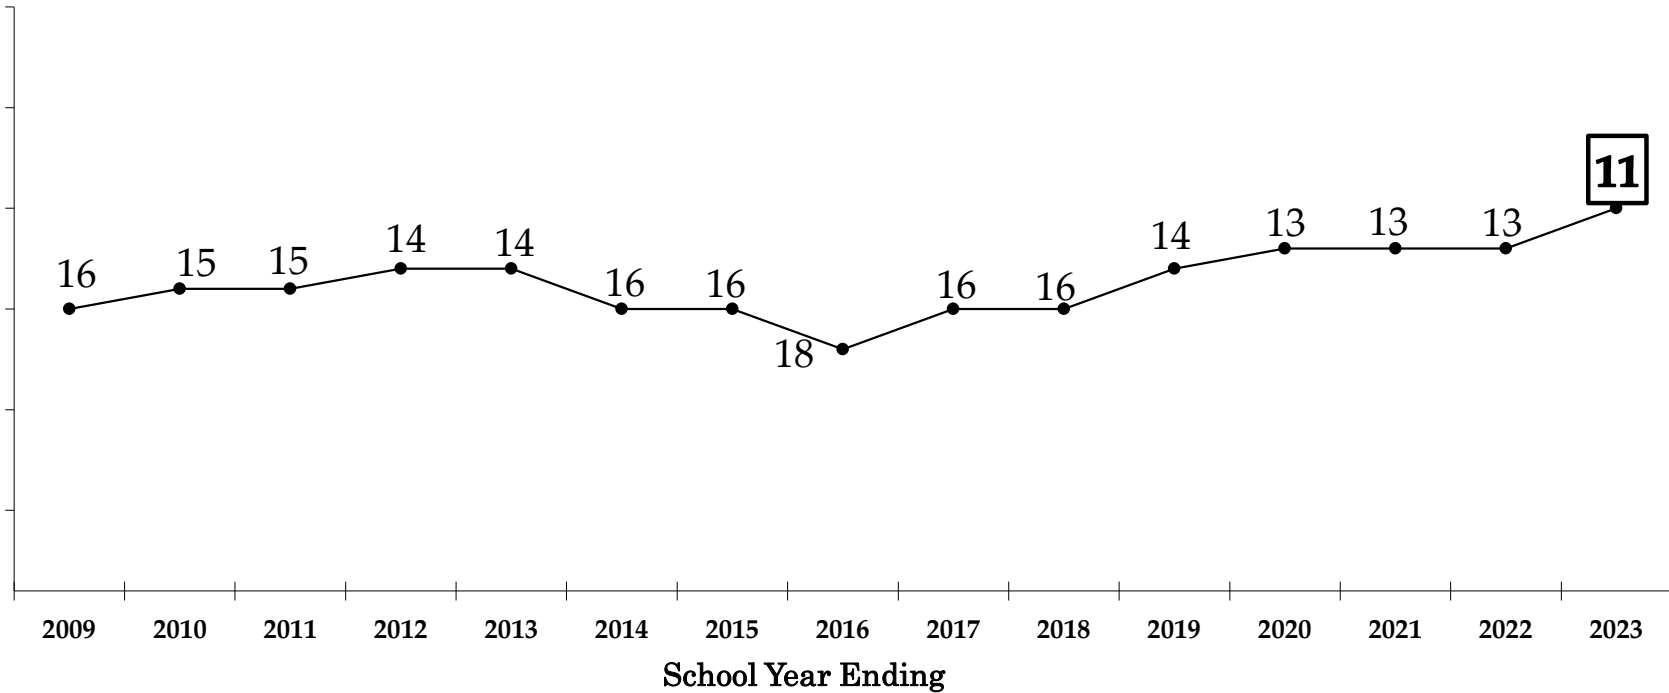

Washington's nationwide ESP average salary ranking has been on the rise since 2015-16.

Washington's K-12 ESP average salary ranking among 50 states and DC, 2008-09 through 2022-23

Sources: NEA ESP Earnings Report from 2010-2024. Original source of salary data was the U.S. Census Bureau's American Community Survey (ACS), which is a continuously-collected survey that uses a nationwide sample. As a result, this data provides a picture of ESPs working in public schools as a whole rather than NEA's ESP membership.